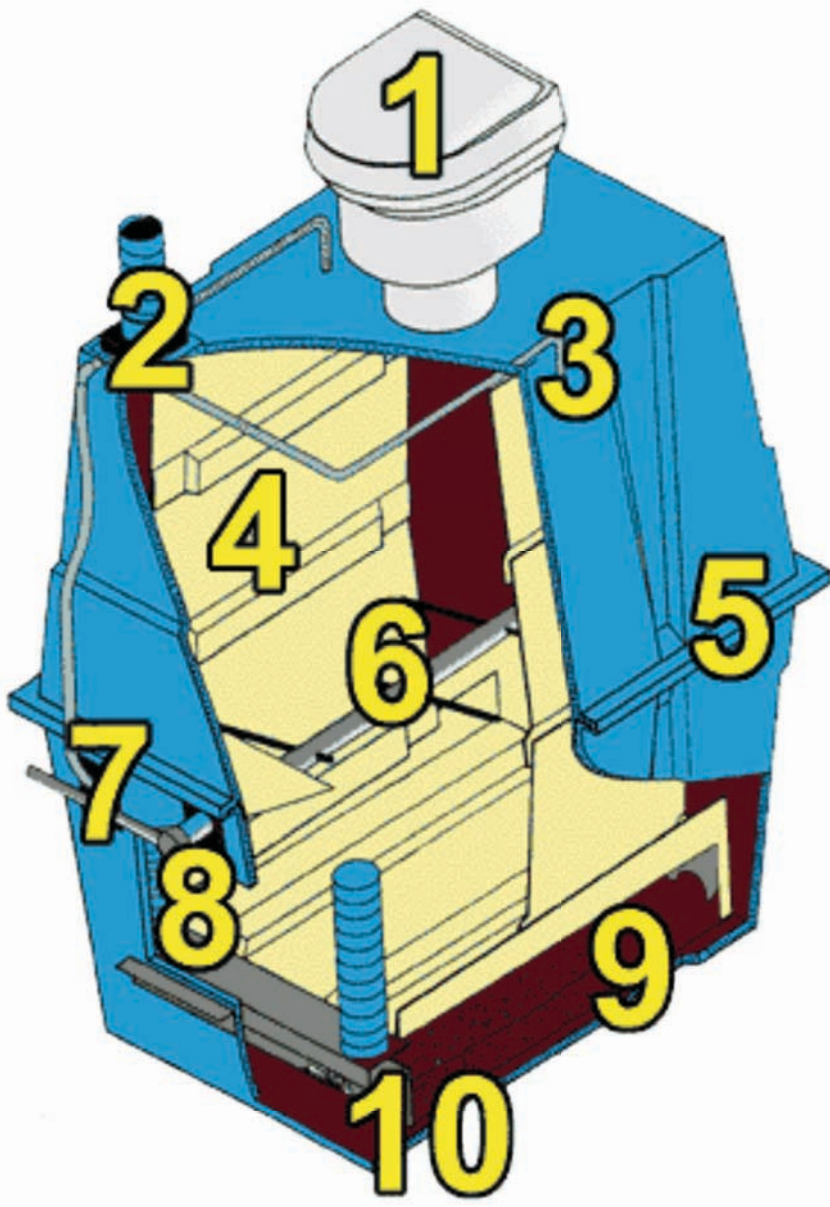

Technologies • Sources • Applications
• Graywater Issues • Regulations

DAVID DEL PORTO & CAROL STEINFELD

REVISED

Composting Toilets – Access, Siting, Maintenance

Large
composting
toilet.

Chris Van der
Hout residence